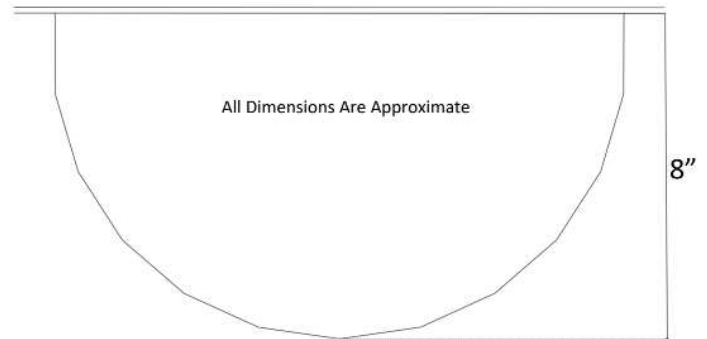

Description:

- Copper
- Drop-In or Undermount
- Use standard 1.5" drain
- Clean with mild soap
  No abrasive chemicals

Available Finishes:

- **DB** Dark Bronze
- **WC** Weathered Copper
- **PN** Polished Nickel
- **SN** Satin Nickel
- **PW** Pewter

Available Drains:

- **D004** Grid Strainer
- **D005** Lift and Turn
- **D006** Pop-up w/ lift rod
- **D101-** Decorative Drains
- **D604**

DIMENSIONS WILL VARY. DO NOT use this sheet as a guide for countertop cuts.