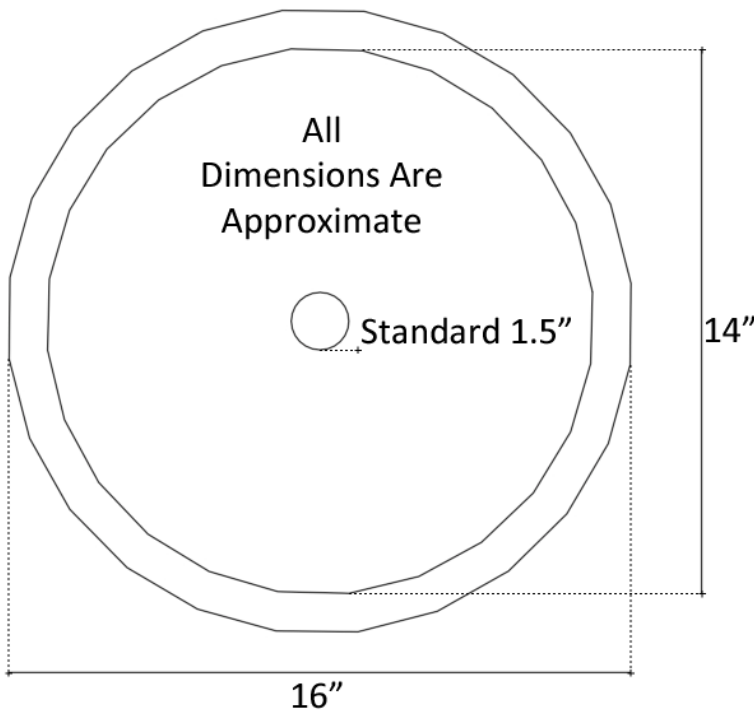

Description:

- Copper
- Drop-In or Undermount
- Use standard 1.5" drain
- Clean with mild soap
No abrasive chemicals

Available Finishes:

- DB** Dark Bronze
- WC** Weathered Copper
- PN** Polished Nickel
- SN** Satin Nickel
- PW** Pewter

Available Drains:

- D004** Grid Strainer
- D005** Lift and Turn
- D006** Pop-up w/ lift rod
- D101-** Decorative Drains
- D604**

DIMENSIONS WILL VARY. DO NOT use this sheet as a guide for countertop cuts.